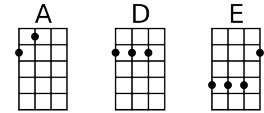

Johnny B. Goode - Chuck Berry

Chords:

^A
Deep down in Louisiana, close to New Orleans,
Way back up in the woods among the evergreens,
^D
There stood a log cabin made of earth and wood
^A
Where lived a country boy named Johnny B. Goode
^E
Who never ever learned to read or write so well,
^A
But he could play the guitar just like a ringin' a bell.

^A////
Go! Go!
^A////
Go, Johnny, go! Go!
^D////
Go, Johnny, go! Go!
^A////
Go, Johnny, go! Go!
^E//// ^A
Go, Johnny, go! Go! Johnny B. Goode

^A
He used to carry his guitar in a gunny sack
Go sit beneath the tree by the railroad track
^D
Oh, the engineers would see him sitting in the shade
^A
Strumming with the rhythm that the drivers made
^E
People passing by they would stop and say
^A
Oh my that little country boy could play

(chorus)

^A
His mother told him "Someday you will be a man,
And you will be the leader of a big old band.
^D
Many people coming from miles around
^A
To hear you play your music when the sun go down
^E
Maybe someday your name will be in lights
^A
Saying Johnny B. Goode tonight."