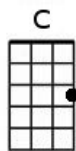

Wagon Wheel

Bob Dylan / Ketch Secor

G, D, Em, C, G, D, C

G D Em C
Headed down south to the land of the pines And I'm thumbin' my way into North Caroline

G D C
Starin' up the road And pray to God I see headlights

G D Em C
I made it down the coast in seventeen hours Pickin' me a bouquet of dogwood flowers

G D C
And I'm a hopin' for Raleigh I can see my baby tonight

G D Em C
So rock me mama like a wagon wheel Rock me mama any way you feel

G D C
My baby plays the guitar I pick a banjo now

G D Em C
Oh, the North country winters keep a gettin' me now Lost my money playin' poker so I had to up and leave

G D C
But I ain't a turnin' back To livin' that old life no more

G D C
Hey, mama rock me

G D Em C
Rock me mama like the wind and the rain Rock me mama like a south-bound train

G D C
Hey, mama rock me

"Wagon Wheel" is composed of two different parts. The chorus for the song comes from a Bob Dylan outtake from the soundtrack for the film *Pat Garrett and Billy the Kid*. Although never officially released, the Dylan song was released on a bootleg and is usually named after the chorus and its refrain of "Rock Me Mama." Although Dylan left the song an unfinished sketch, Ketch Secor of Old Crow Medicine Show wrote verses for the song around Dylan's original chorus. Secor's additional lyrics transformed "Rock Me Mama" into "Wagon Wheel."