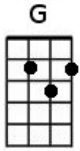

Wagon Wheel

Bob Dylan / Ketch Secor

G, D, Em, C, G, D, C

G D Em C
Headed down south to the land of the pines And I'm thumbin' my way into North Caroline

G D C
Starin' up the road And pray to God I see headlights

G D Em C
I made it down the coast in seventeen hours Pickin' me a bouquet of dogwood flowers

G D C
And I'm a hopin' for Raleigh I can see my baby tonight

G D Em C
So rock me mama like a wagon wheel Rock me mama any way you feel

G D C
My baby plays the guitar I pick a banjo now

G D Em C
Oh, the North country winters keep a gettin' me now Lost my money playin' poker so I had to up and leave

G D C
But I ain't a turnin' back To livin' that old life no more

G D C
Hey, mama rock me

G D Em C
Rock me mama like the wind and the rain Rock me mama like a south-bound train

G D C
Hey, mama rock me

"Wagon Wheel" is composed of two different parts. The chorus for the song comes from a Bob Dylan outtake from the soundtrack for the film *Pat Garrett and Billy the Kid*. Although never officially released, the Dylan song was released on a bootleg and is usually named after the chorus and its refrain of "Rock Me Mama." Although Dylan left the song an unfinished sketch, Ketch Secor of Old Crow Medicine Show wrote verses for the song around Dylan's original chorus. Secor's additional lyrics transformed "Rock Me Mama" into "Wagon Wheel."