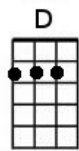

Wagon Wheel

Bob Dylan / Ketch Secor

G, D, Em, C, G, D, C

G D Em C
Headed down south to the land of the pines And I'm thumbin' my way into North Caroline

G D C
Starin' up the road And pray to God I see headlights

G D Em C
I made it down the coast in seventeen hours Pickin' me a bouquet of dogwood flowers

G D C
And I'm a hopin' for Raleigh I can see my baby tonight

G D Em C
So rock me mama like a wagon wheel Rock me mama any way you feel

G D C
My baby plays the guitar I pick a banjo now

G D Em C
Oh, the North country winters keep a gettin' me now Lost my money playin' poker so I had to up and leave

G D C
But I ain't a turnin' back To livin' that old life no more

G D C
Hey, mama rock me

G D Em C
Rock me mama like the wind and the rain Rock me mama like a south-bound train

G D C
Hey, mama rock me

"Wagon Wheel" is composed of two different parts. The chorus for the song comes from a Bob Dylan outtake from the soundtrack for the film *Pat Garrett and Billy the Kid*. Although never officially released, the Dylan song was released on a bootleg and is usually named after the chorus and its refrain of "Rock Me Mama." Although Dylan left the song an unfinished sketch, Ketch Secor of Old Crow Medicine Show wrote verses for the song around Dylan's original chorus. Secor's additional lyrics transformed "Rock Me Mama" into "Wagon Wheel."