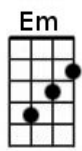

Wagon Wheel

Bob Dylan / Ketch Secor

G, D, Em, C, G, D, C

G D Em C
Headed down south to the land of the pines And I'm thumbin' my way into North Caroline

G D C
Starin' up the road And pray to God I see headlights

G D Em C
I made it down the coast in seventeen hours Pickin' me a bouquet of dogwood flowers

G D C
And I'm a hopin' for Raleigh I can see my baby tonight

G D Em C
So rock me mama like a wagon wheel Rock me mama any way you feel

G D C
My baby plays the guitar I pick a banjo now

G D Em C
Oh, the North country winters keep a gettin' me now Lost my money playin' poker so I had to up and leave

G D C
But I ain't a turnin' back To livin' that old life no more

G D C
Hey, mama rock me

G D Em C
Rock me mama like the wind and the rain Rock me mama like a south-bound train

G D C
Hey, mama rock me

"Wagon Wheel" is composed of two different parts. The chorus for the song comes from a Bob Dylan outtake from the soundtrack for the film *Pat Garrett and Billy the Kid*. Although never officially released, the Dylan song was released on a bootleg and is usually named after the chorus and its refrain of "Rock Me Mama." Although Dylan left the song an unfinished sketch, Ketch Secor of Old Crow Medicine Show wrote verses for the song around Dylan's original chorus. Secor's additional lyrics transformed "Rock Me Mama" into "Wagon Wheel."