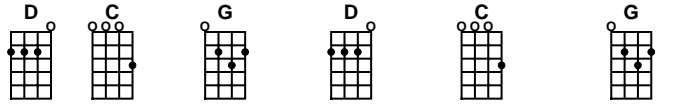

Sweet Home Alabama - Lynryd Skynryd

(Tab for low-g uke)

Riff: $\begin{matrix} D & C & G \end{matrix}$ (played as intro and twice during each verse)

A -----5-----5-----
 E -----
 C ---2-2-----0-0-----
 G -----2-----0-0-----0-2-4-2-0-----

A -----D-----5-----C-----5-----G-----
 E -----
 C ---2-2-----0-0-----
 G -----2-----0-0-----0-0-0h2-0h4-0-5/7-----

Interlude: (played twice between verses)

A -----5-5-----3-3-----
 E -----5-5-----3-3-----3-----5/7--7-----
 C ---4-5-6-----6\4-2h4-----4\2-----2-----5/7--7-----
 G -----2/4-----0-----

 Sweet home Alabama, Lord, I'm coming home to you

Interlude:

$\begin{matrix} D & C & G & D & C & G \end{matrix}$

In Birmingham they love the Gov'nor,

Now we all did what we could do

Now Watergate does not bother me,

Does your conscience bother you? (Tell the truth!)

Chorus:

Sweet home Alabama,

Where the skies are so blue

Sweet home Alabama,

Lord, I'm coming home to you

Interlude:

Now Muscle Shoals has got the Swampers,