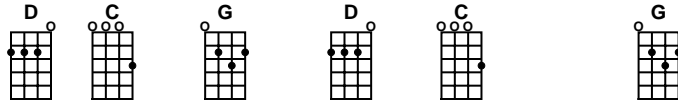

Sweet home Alabama,

Lord, I'm coming home to you