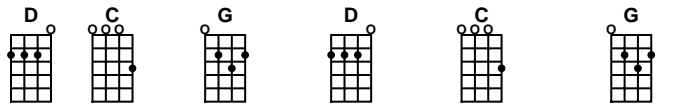

Chorus:

Sweet home Alabama,

Where the skies are so blue