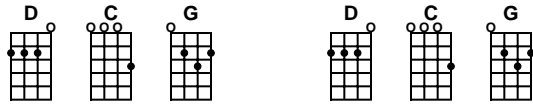

Sweet Home Alabama - Lynryd Skynryd

(Tab for low-g uke)

Riff: $\begin{matrix} D & C & G \end{matrix}$ (played as intro and twice during each verse)

A -----5-----5-----
 E -----
 C ---2-2-----0-0-----
 G -----2-----0-0-----0-2-4-2-0-----

A -----D-----5-----C-----5-----G-----
 E -----
 C ---2-2-----0-0-----
 G -----2-----0-0-----0-0-0h2-0h4-0-5/7-----

Interlude: (played twice between verses)

A -----5-5-----3-3-----
 E -----5-5-----3-3-----3-----5/7--7-----
 C ---4-5-6-----6\4-2h4-----4\2-----2-----5/7--7-----
 G -----2/4-----0-----

Interlude:

$\begin{matrix} D & C & G & D & C & G \end{matrix}$

$\begin{matrix} D & C & G & D & C & G \end{matrix}$

 Well I heard Mister Young sing about her, Well I heard ol' Neil put her down
 $\begin{matrix} D & C & G & D & C & G \end{matrix}$

Does your conscience bother you? (Tell the truth!)

Chorus:

Sweet home Alabama,

Where the skies are so blue

Sweet home Alabama,

Lord, I'm coming home to you

Interlude:

Now Muscle Shoals has got the Swampers,